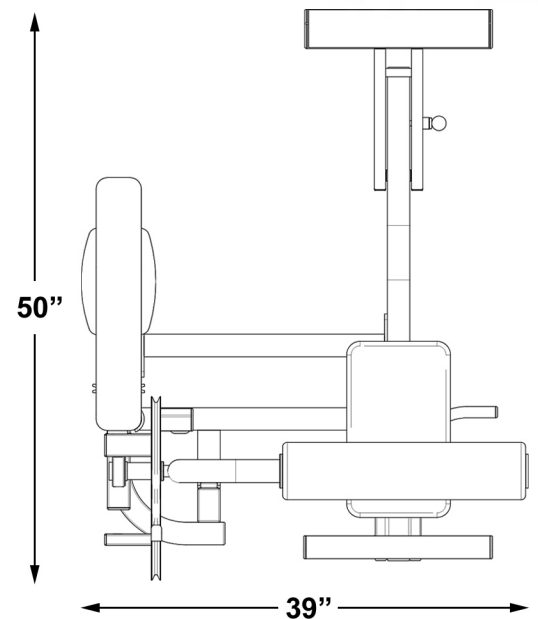

INFLIGHT FITNESS

CT-MAB

Multi-Ab/Back

STANDARD FEATURES

- ✓ Adjustable seat height and foot brace positions accommodate a wide range of users.
- ✓ AB/Back pad has five adjustments for varying ranges of motion.
- ✓ Easy access weight stack.
- ✓ Compact design and ball bearing pivots.

OPTIONAL FEATURES

- ✓ Steel shrouds powder coated and clear coated for a mar resistant lustrous finish.
- ✓ Standard 200 lb. tiered weight stack is upgradeable in 50 lb. increments to 300 lbs.

Visit www.inflightfitness.com to see our entire line of exercise equipment.