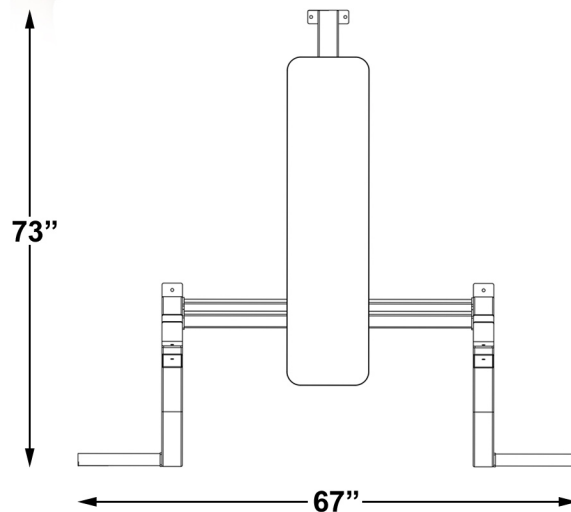

INFLIGHT FITNESS

OLYMPIC

Bench

STANDARD FEATURES

- ✓ Rugged and stable frame is constructed of attractive 2" x 4" flat oval tubing.
- ✓ Four weight horns standard.
- ✓ Two tab heights.

Visit www.inflightfitness.com to see our entire line of exercise equipment.